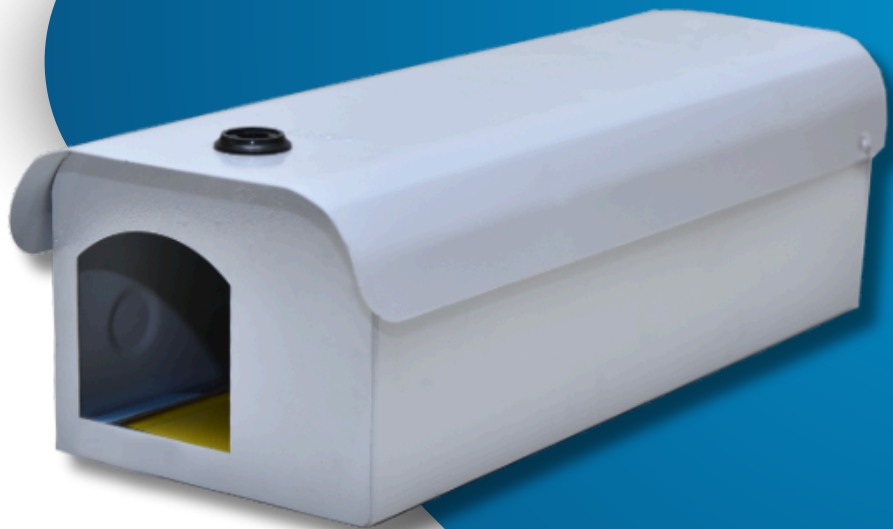

ARBUDA METAL RBS

The ARBUDA Metal Rodent Bait Station is manufactured for effective rodent control, meeting stringent audit requirements for pharmaceutical companies. Key features include:

- **High-quality metal construction for durability and reliability**
- **Efficient rodent trapping & bating capabilities**
- **Complies with pharmaceutical audit standards**

Always read and follow label instructions.

DURABLE METAL BAIT STATION - EFFICIENT RODENT CONTROL, AUDIT-COMPLIANT SOLUTION.

Description and Features:

- Protects bait from dust and appears as a safe place for rodents for quick feed, allowing them to feel more secure so they may consume more bait
- Keeps non-targeted species including pets, livestock, wildlife, and children away from toxic baits
- Helps to prevent accidental spillage and offers the applicator easy access to bait, making it easier to determine the amount of bait consumed by rodents, and to refill
- It can hold glue pads properly so rats cannot escape easily